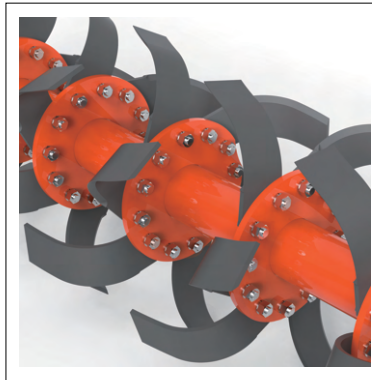

AGROS Rotary Tiller

Small Size AR2000NC Series

- Small-sized rotary tillers suitable for both paddy and dry fields, designed for tractors with 35–55 horsepower
- Main deck structure with a frame-type design for excellent strength and durability
- High-strength pipe and special material blade flange

- Up to 70HP single-speed gearbox (Oil gauge installed as standard)

- Main deck with high-strength double frame structure

- Spring tension and rolling type back cover (Using high tensile steel plate)

- Powerful special Geared side drive of material
- Perfect gear fixation using special grooved nuts

- Blade with excellent low load and soil fluidity Arrangement
- Special Material blade (Tilling blade) and blade flange (Tillage blade type: C)

- Economical and convenient replacement type Auxiliary skid
- Use of highly durable spring steel

- Special Front mud splatter prevention rubber plate with good material flexibility
- Detachable type for easy attachment and detachment

- Versatile with sturdy structure and various mounting holes top master