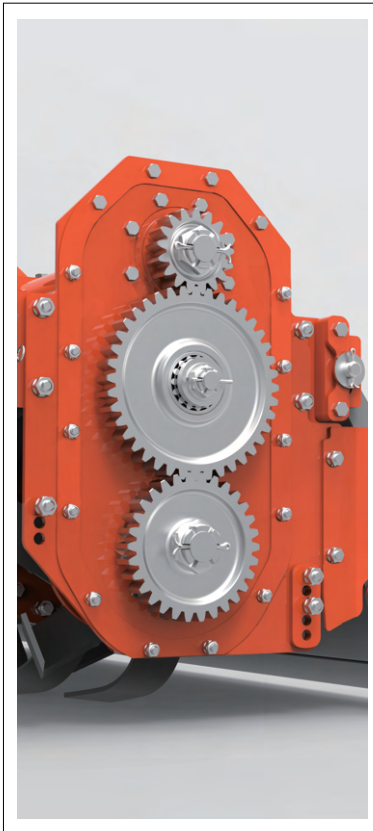

AGROS Rotary Tiller

Small Size AR2000NC Series

- Small-sized rotary tillers suitable for both paddy and dry fields, designed for tractors with 35–55 horsepower
- Main deck structure with a frame-type design for excellent strength and durability
- High-strength pipe and special material blade flange

AR2175NC

Specifications

| Model | AR2165NC | AR2175NC |
|--------------------------|-----------------|----------|
| Overall Width (mm) | 1875 | 1980 |
| Overall Height (mm) | 1030 | |
| Overall Length (mm) | 840 | |
| Working Width (mm) | 1615 | 1730 |
| Working Depth (mm) | 120~150 | |
| Number of Flanges (EA) | 6 | 7 |
| Number of Blades (EA) | 36 | 42 |
| Tillage Blade Type | C Type | |
| Blade Shaft Speed (rpm) | 165.8 / 540 rpm | |
| Required Power (hp) | 35~40 | 40~45 |
| Height of PTO Shaft (mm) | 615 | |
| Weight (kg) | 390 | 410 |

- Up to 70HP single-speed gearbox (Oil gauge installed as standard)

- Main deck with high-strength double frame structure

- Spring tension and rolling type back cover (Using high tensile steel plate)

- Powerful special Geared side drive of material
- Perfect gear fixation using special grooved nuts

- Blade with excellent low load and soil fluidity Arrangement
- Special Material blade (Tilling blade) and blade flange (Tillage blade type: C)

- Economical and convenient replacement type Auxiliary skid
- Use of highly durable spring steel